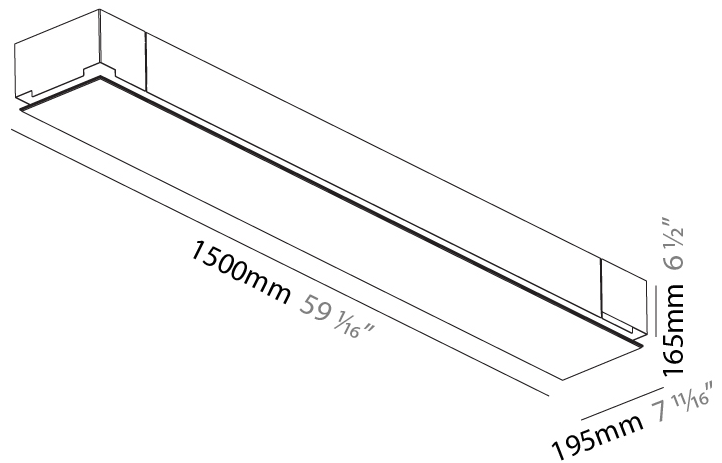

Series: Pi2
Subseries: Pi2 Whiteline
Brand: Prolicht
Division: Architectural
Mounting Type: Trimless
Mounting Location: Ceiling
Subcategory: Ambient

PHYSICAL

Shape: Rectangle
Length (mm): 1500
Length (in): 59 1/16
Width (mm): 195
Width (in): 7 11/16
Depth (mm): 165
Depth (in): 6 1/2
Ceiling Thickness (mm): 10 / 12.5 / 15 / 25 / 30
Ceiling Thickness (in): 3/8 or 1/2 or 9/16 or 1 or 1 3/16
Min. Recessing Depth (mm): 180
Min. Recessing Depth (in): 7 1/16
Light Distribution: Direct
Weight (kg): 9.7
Weight (lbs): 21.34
Diffuser: PMMA - Opal
Fixture Material: Extruded Aluminum / Steel
Cut-out Measurements: 1535mm / 60 7/16" x 230mm / 9 1/16"
Upon Request: Unique Sizes Unique Ceiling Thickness Unique Mounting Depth Spot Inserts

ELECTRICAL

Lamp Type: LED (Zhaga Standard)
Total Output Wattage (W): 47.8
Dimming: [Tri-Mode (Non-Dimming and Phase Dimming (120Vac only) and 0-10V Dimming)](#)
Driver Included: Yes
Driver Location: Integrated
Driver Type: Constant Current - Universal
Driver Class: Class 2
Input Voltage (V): 120 - 277
Constant Current (MA): 500

LED

Color Temperature (°K): [3000](#) / [3500](#) / [4000](#)
Max. Delivered Lumen (lm): 3890 / 4194 / 4280
CRI: >80 CRI
Efficiency (%): 0.611
Lamp Life (hrs): 50000
Upon Request: RGB-W Tunable White Special Color Temperature CRI90

OPTICAL

RATINGS AND CERTIFICATIONS

Certified By: Certified for North American Standards
IP rating: IP20

PROJECT
TYPE
SPECIFIER
QUANTITY
DATE

180mm 7 1/16"   1535mm x 230mm 60 7/16" x 9 1/16"   10 | 12 1/2 | 15 | 25 | 30mm 3/8" 1/2" 9/16" 1" 1 3/16"