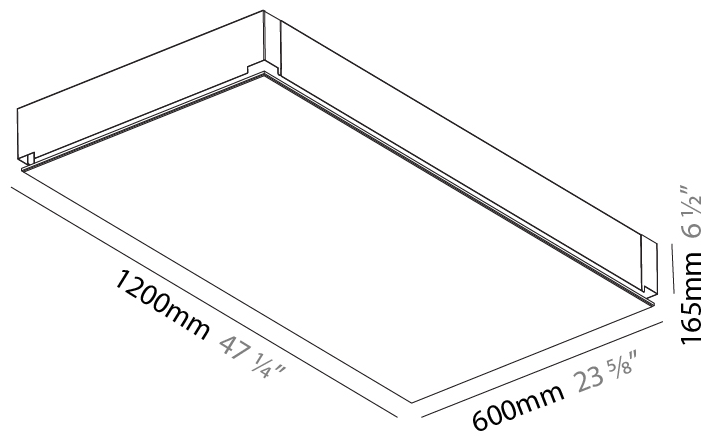

PHYSICAL

Shape: Rectangle
Length (mm): 1200
Length (in): 47 1/4
Width (mm): 600
Width (in): 23 5/8
Depth (mm): 165
Depth (in): 6 1/2
Ceiling Thickness (mm): 10 / 12.5 / 15 / 25 / 30
Ceiling Thickness (in): 3/8 or 1/2 or 9/16 or 1 or 1 3/16
Min. Recessing Depth (mm): 180
Min. Recessing Depth (in): 7 1/16
Light Distribution: Direct
Weight (kg): 22.217
Weight (lbs): 48.88
Diffuser: PMMA - Opal
Fixture Material: Extruded Aluminum / Steel
Cut-out Measurements: 1235mm / 48 5/8" x 635mm / 25"
Upon Request: Unique Sizes Unique Ceiling Thickness Unique Mounting Depth Spot Inserts

ELECTRICAL

Lamp Type: LED (Zhaga Standard)
Input Wattage (W): 110
Total Output Wattage (W): 92
Dimming: [Tri-Mode (Non-Dimming and Phase Dimming (120Vac only) and 0-10V Dimming)](#)
Driver Included: Yes
Driver Location: Integrated
Driver Type: Constant Current - Universal
Driver Class: Class 2
Input Voltage (V): 120 - 277
Constant Current (MA): 350

LED

[Color Temperature (°K): 3000 / 3500 / 4000](#)
Max. Delivered Lumen (lm): 8690 / 8830 / 9010
CRI: >80 CRI
Efficiency (%): 0.651
Lamp Life (hrs): 50000
Upon Request: RGB Tunable White Special Color Temperature CRI90

OPTICAL

RATINGS AND CERTIFICATIONS

Certified By: Certified for North American Standards
IP rating: IP20

PROJECT
TYPE
SPECIFIER
QUANTITY
DATE

180mm 7 1/8"
1235mm x 635mm 48 5/8" x 25"
10 | 12 1/2 | 15 | 25 | 30mm
3/8" | 1/2" | 9/16" | 1" | 1 3/16"