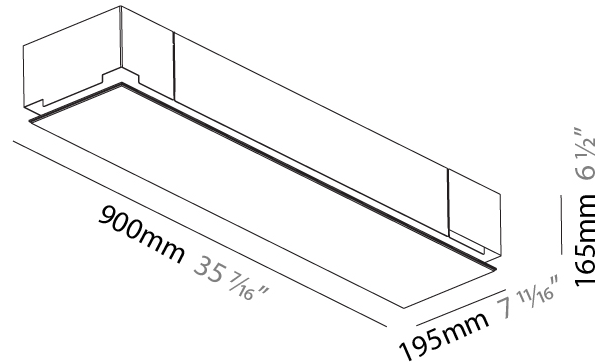

GENERAL

Series: Pi2
Subseries: Pi2 Whiteline
Brand: Prolicht
Division: Architectural
Mounting Type: Trimless
Mounting Location: Ceiling
Subcategory: Ambient

PHYSICAL

Shape: Rectangle
Length (mm): 900
Length (in): 35 7/16
Width (mm): 195
Width (in): 7 11/16
Depth (mm): 165
Depth (in): 6 1/2
Ceiling Thickness (mm): 10 / 12.5 / 15 / 25 / 30
Ceiling Thickness (in): 3/8 or 1/2 or 9/16 or 1 or 1 3/16
Min. Recessing Depth (mm): 180
Min. Recessing Depth (in): 7 1/16
Light Distribution: Direct
Weight (kg): 6.1
Weight (lbs): 13.42
Diffuser: PMMA - Opal
Fixture Material: Extruded Aluminum / Steel
Cut-out Measurements: 935mm / 36 13/16" x 230mm / 9 1/16"
Upon Request: Unique Sizes Unique Ceiling Thickness Unique Mounting Depth Spot Inserts

ELECTRICAL

Lamp Type: LED (Zhaga Standard)
Total Output Wattage (W): 28.7
Dimming: [Tri-Mode (Non-Dimming and Phase Dimming (120Vac only) and 0-10V Dimming)](#)
Driver Included: Yes
Driver Location: Integrated
Driver Type: Constant Current - Universal
Driver Class: Class 2
Input Voltage (V): 120 - 277
Constant Current (MA): 500

LED

Color Temperature (°K): 3000 / 3500 / 4000
Max. Delivered Lumen (lm): 2340 / 2518 / 2570
CRI: >80 CRI
Efficiency (%): 59.6
Lamp Life (hrs): 50000
Upon Request: RGB-W Tunable White Special Color Temperature CRI90

OPTICAL

RATINGS AND CERTIFICATIONS

Certified By: Certified for North American Standards
IP rating: IP20

PROJECT
TYPE
SPECIFIER
QUANTITY
DATE